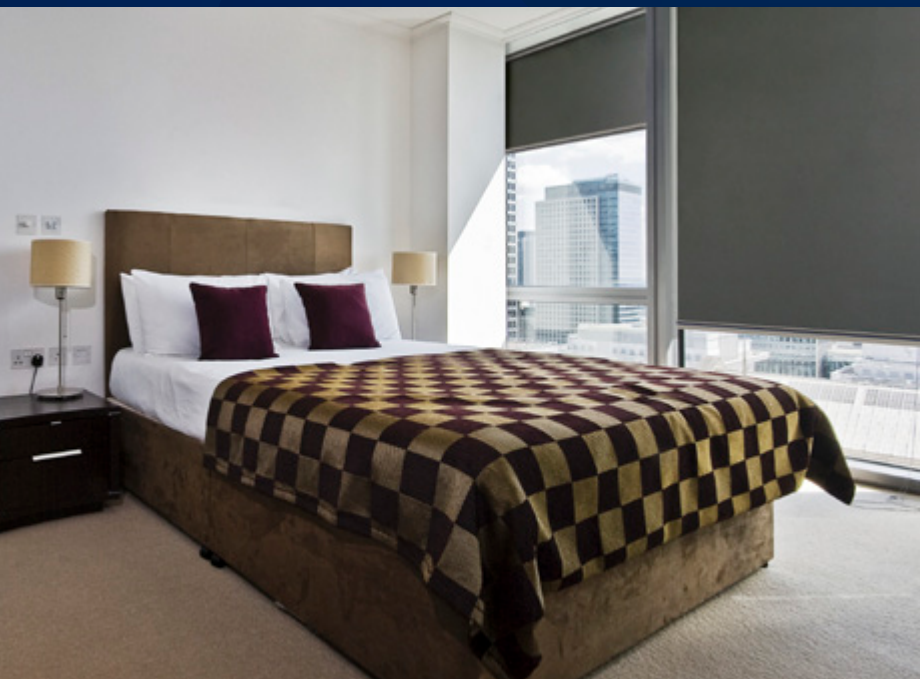

Open weave fabric allows you to enjoy the view as well.