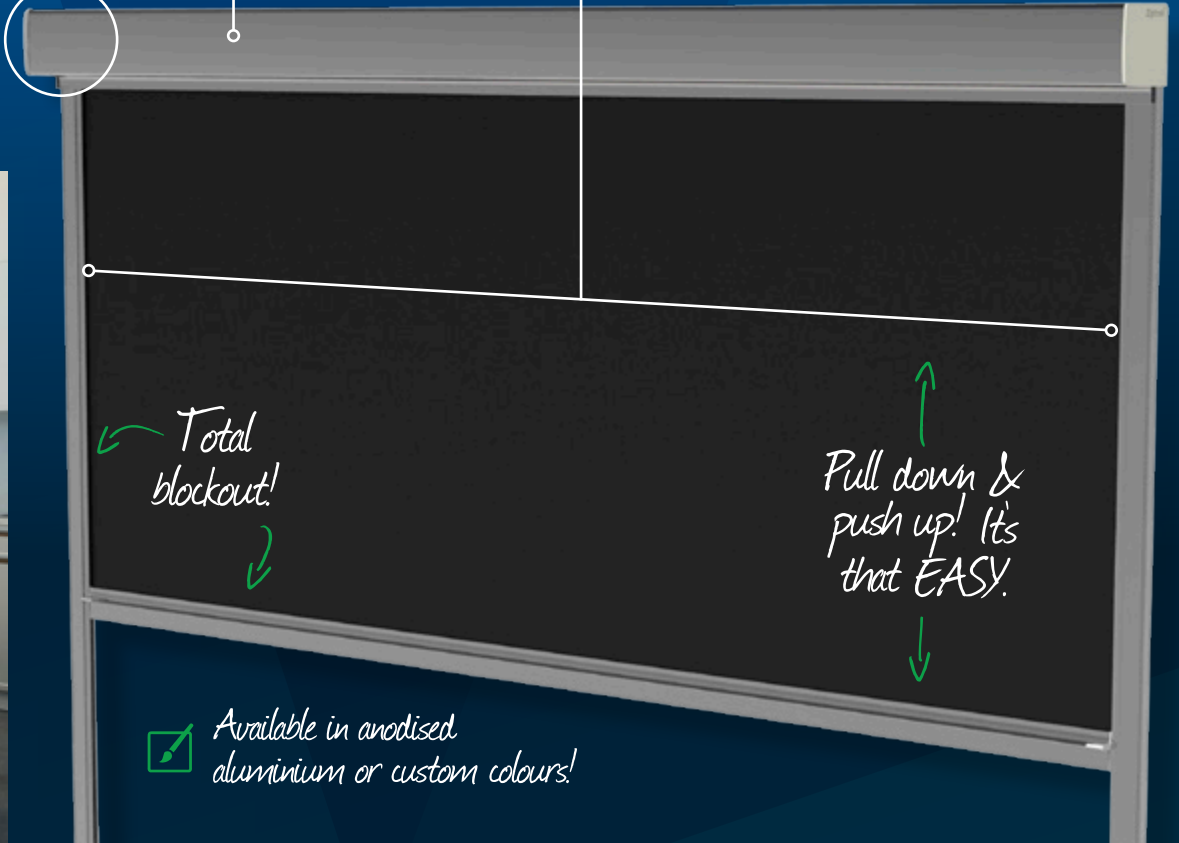

EXCEPTIONAL LIGHT BLOCKOUT

MANUAL OR ELECTRIC OPERATION

SMOOTH TRACK-GUIDED OPERATION

### Smooth Operation

Ziptrak® Interior system are easy and safe to operate – no cords or chains. Using our specially engineered springs, the Ziptrak® Interior system glides up and down, stopping in any position. Electric operation as an option makes it even easier.

### Stylish Pelmet

To complete the Ziptrak® Interior blind system, a stylish pelmet provides an attractive solution to suit any interior, improves the super quiet operation and results in greater value for your investment.

### Track-Guided

The fabric edge is locked into small side tracks to ensure that there is no light and no flapping of blinds when the window is open. By creating a sealed space between the glass and blind, this minimises air escaping from the space, enhancing the insulation performance of your blinds and maximising your eco value!