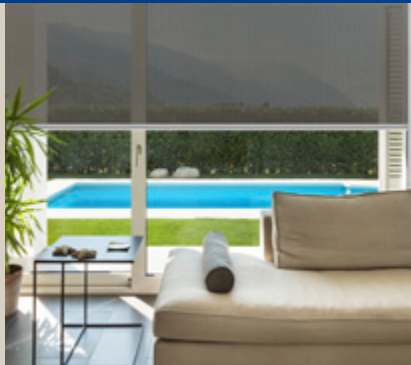

Motorised Operation

Allows for greater convenience and operation. Optional handheld remote provides added child safety peace-of-mind.

- ☒ BEDROOMS
- ☒ HOME THEATRES
- ☒ HOTEL ROOMS
- ☒ LOUNGE ROOMS
- ☒ CONFERENCE ROOMS

Contact your local Retailer for further information on Ziptrak® Interior: